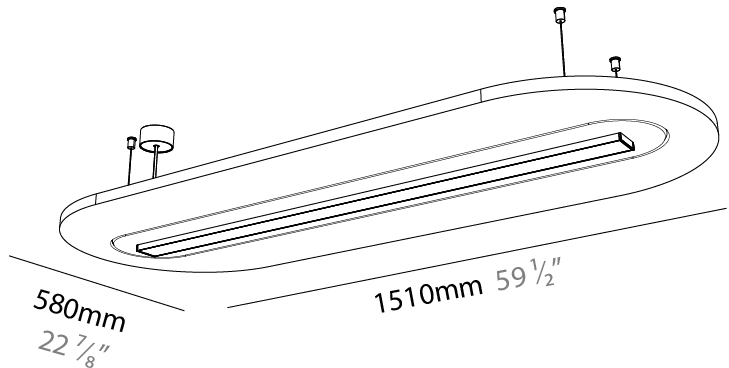

Diffuser: [PMMA - Opal / Clear / Microprism / Clear Microprism / Wallwash Double Asymmetric / Glare Control / Black Raster / Black Raster / Wallwash Left / Wallwash Right](#)

Fixture Finish: [SSR / BKV / CWI / CRY / HAB / UFT / ITA / RUA / FTG / MYG / LOD / PUS / FRO / FUP / KIA / POP / BLS / SPG / MEY / GOH / CHC / COM / ABZ / JAG / OBR / MOS / ROR](#)

Holder Finish: [SSR / BKV / CWI / CRY / HAB / LAG / UFT / ITA / RUA / RUR / MIC / FTG / MYG / TWT / LOD / PUS / FRO / FUP / KIA / POP / BLS / SPG / MEY / GOH / GUM / CHC / COM / ABZ / JAG](#)

Accent Finish: [OPL / MPM / CMP / BKR / WHR / GCL / WWR / WWL / WDA](#)

Acoustic Finish: [SFW / CYW / SEE / SYN / MTS / PMB / TTN / CYB / STO / DPE / BES / SHB / ARE / ANE / VRD / CRF](#)

Fixture Material: [Acoustic / Aluminum / PMMA](#)

Primary Material: [Acoustic](#)

Cable Details: [2000mm/78 3/4" or 6000mm/236 1/4" Cable, - Transparent](#)

ELECTRICAL

Lamp Type: LED
Input Wattage (W): 47.3
Total Output Wattage (W): 42.7
Dimming: [Non-dimming / DALI Dimming / MATTER Dimming](#)
Driver Included: No
Driver Location: Remote
Driver Class: Class 2
Input Voltage (V): 120 - 277
Upon Request: [0 - 10V Dimming / Phase Dimming](#)

LED

Color Temperature (°K): [2700 / 3000 / 3500 / 4000](#)
Max. Delivered Lumen (lm): Max 6567
Nominal Lumen (lm): Max 7840
CRI: >90 CRI
Lamp Life (hrs): 50000

OPTICAL

RATINGS AND CERTIFICATIONS

Certified By: Certified for North American Standards
IP rating: IP20