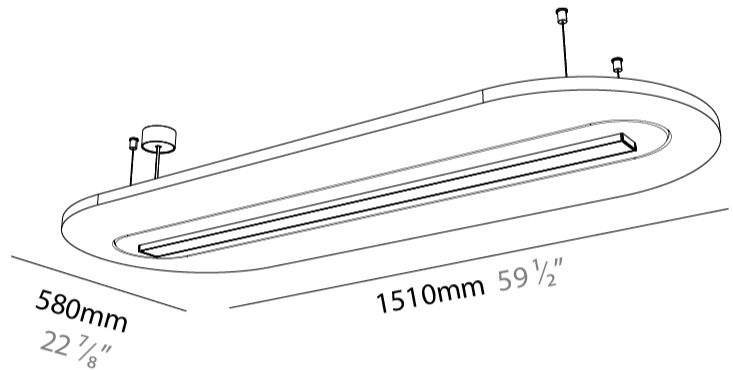

Diffuser: [PMMA - Opal / Clear / Microprism / Clear Microprism / Wallwash Double Asymmetric / Glare Control / Black Raster / Black Raster / Wallwash Left / Wallwash Right](#)

Fixture Finish: [SSR / BKV / CWI / CRY / HAB / UFT / ITA / RUA / FTG / MYG / LOD / PUS / FRO / FUP / KIA / POP / BLS / SPG / MEY / GOH / CHC / COM / ABZ / JAG / OBR / MOS / ROR](#)

Holder Finish: [SSR / BKV / CWI / CRY / HAB / LAG / UFT / ITA / RUA / RUR / MIC / FTG / MYG / TWT / LOD / PUS / FRO / FUP / KIA / POP / BLS / SPG / MEY / GOH / GUM / CHC / COM / ABZ / JAG](#)

Accent Finish: [OPL / MPM / CMP / BKR / WHR / GCL / WWR / WWL / WDA](#)

Acoustic Finish: [SFW / CYW / SEE / SYN / MTS / PMB / TTN / CYB / STO / DPE / BES / SHB / ARE / ANE / VRD / CRF](#)

Fixture Material: [Acoustic / Aluminum / PMMA](#)

Primary Material: [Acoustic](#)

Cable Details: [2000mm/78 3/4" or 6000mm/236 1/4" Cable, - Transparent](#)

ELECTRICAL

Lamp Type: LED
Input Wattage (W): 25.8
Total Output Wattage (W): 23.6
Dimming: [Non-dimming / DALI Dimming / MATTER Dimming](#)
Driver Included: No
Driver Location: Remote
Driver Class: Class 2
Input Voltage (V): 120 - 277
Upon Request: [0 - 10V Dimming / Phase Dimming](#)

LED

Color Temperature (°K): [2700 / 3000 / 3500 / 4000](#)

Max. Delivered Lumen (lm): Max 3694

Nominal Lumen (lm): Max 4280

CRI: >90 CRI

Lamp Life (hrs): 50000

OPTICAL

RATINGS AND CERTIFICATIONS

Certified By: Certified for North American Standards

IP rating: IP20