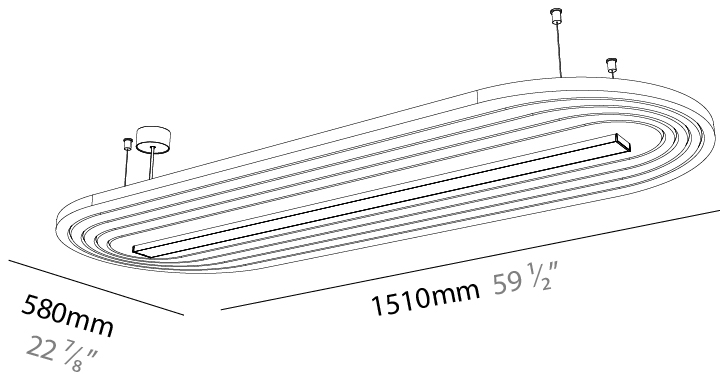

Diffuser: [PMMA - Opal / Clear / Microprism / Clear Microprism / Wallwash Double Asymmetric / Glare Control / Black Raster / Black Raster / Wallwash Left / Wallwash Right](#)

Fixture Finish: [SSR / BKV / CWI / CRY / HAB / UFT / ITA / RUA / FTG / MYG / LOD / PUS / FRO / FUP / KIA / POP / BLS / SPG / MEY / GOH / CHC / COM / ABZ / JAG / OBR / MOS / ROR](#)

Holder Finish: [SSR / BKV / CWI / CRY / HAB / LAG / UFT / ITA / RUA / RUR / MIC / FTG / MYG / TWT / LOD / PUS / FRO / FUP / KIA / POP / BLS / SPG / MEY / GOH / GUM / CHC / COM / ABZ / JAG](#)

Accent Finish: [OPL / MPM / CMP / BKR / WHR / GCL / WWR / WWL / WDA](#)

Acoustic Finish: [SFW / CYW / SEE / SYN / MTS / PMB / TTN / CYB / STO / DPE / BES / SHB / ARE / ANE / VRD / CRF](#)

Fixture Material: [Acoustic / Aluminum / PMMA](#)

Primary Material: [Acoustic](#)

Cable Details: [2000mm/78 3/4" or 6000mm/236 1/4" Cable, - Transparent](#)

ELECTRICAL

Lamp Type: LED
Input Wattage (W): 25.8
Total Output Wattage (W): 23.6
Dimming: [Non-dimming / DALI Dimming / MATTER Dimming](#)
Driver Included: No
Driver Location: Remote
Driver Class: Class 2
Input Voltage (V): 120 - 277
Upon Request: [0 - 10V Dimming / Phase Dimming](#)

LED

Color Temperature (°K): [2700 / 3000 / 3500 / 4000](#)
Max. Delivered Lumen (lm): Max 3694
Nominal Lumen (lm): Max 4280
CRI: >90 CRI
Lamp Life (hrs): 50000

OPTICAL

RATINGS AND CERTIFICATIONS

Certified By: [Certified for North American Standards](#)
IP rating: IP20